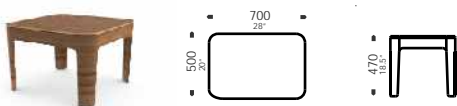

Radii Side Table - Square

Radii Side Table - Medium (with white gloss board drawer)

Radii Side Table - Large

radii side table

1/66 McLachlan Street
Fortitude Valley Q 4006
P +61 7 3257 2822
F +61 7 3257 2844
www.luxxbox.com
info@luxxbox.com