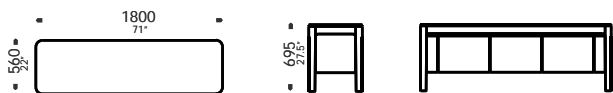

Radii Buffet - 2200 (3 doors or 6 drawers)

Radii Buffet - 1800 (3 doors or 6 drawers)

Radii Buffet - 1500 (2 doors or 4 drawers)

Radii Buffet - 1200 (2 doors or 4 drawers)

radii buffet

Go beyond the angle with Radii, the storage and table series with a double identity – solid Victorian Ash legs, plywood reveal veneer top and optional finishes for a hard centre. Made with solid oak legs – stain, colour, shapes, sizes, draws and doors, no problem.