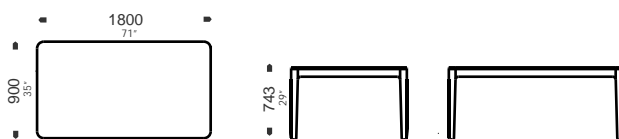

Radii Table

Radii Table - Medium

radii table

1/66 McLachlan Street
Fortitude Valley Q 4006
P +61 7 3257 2822
F +61 7 3257 2844
www.luxxbox.com
info@luxxbox.com

radii coffee table

Go beyond the angle with Radii, the storage and table series with a double identity – solid Victorian Ass legs, plywood reveal veneer top and optional finishes for a hard centre. Made with solid oak legs – stain, colour, shapes, sizes, draws and doors, no problem.