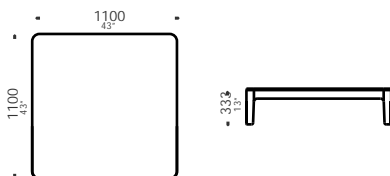

key features

- _ plantation grown Victorian Ash Oak legs
- _ sustainable plywood top with optional timber veneer or GECA laminate finish
- _ high Green Star score
- _ designed and made in Queensland, Australia
- _ suitable for commercial and residential applications
- _ can be stained to any timber finish
- _ long life and warranty

Radii Square Coffee Table