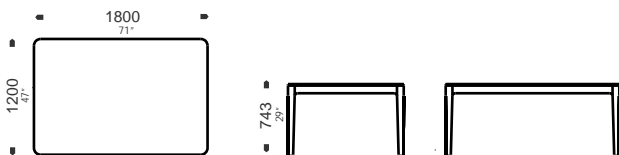

key features

- _ plantation grown Victorian Ash Oak legs
- _ sustainable plywood top with optional timber veneer or GECA laminate finish
- _ high Green Star score
- _ designed and made in Queensland, Australia
- _ suitable for commercial and residential applications
- _ can be stained to any timber finish
- _ long life and warranty

Radii Table