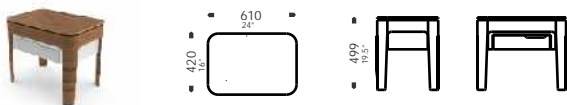

Available in a stock range of colours as well as custom colours and sizes for projects.

key features

- _ plantation grown Victorian Ash Oak legs
- _ sustainable plywood top with optional timber veneer or GECA laminate finish
- _ high Green Star score
- _ designed and made in Queensland, Australia
- _ suitable for commercial and residential applications
- _ can be stained to any timber finish
- _ long life and warranty

Radii Side Table - Square

Radii Side Table - Medium (with white gloss board drawer)

Radii Side Table - Large

radii side table

1/66 McLachlan Street
Fortitude Valley Q 4006
P +61 7 3257 2822
F +61 7 3257 2844
www.luxxbox.com
info@luxxbox.com