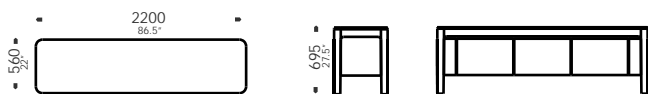

Radii Buffet - 2200 (3 doors or 6 drawers)

Radii Buffet - 1800 (3 doors or 6 drawers)

Radii Buffet - 1500 (2 doors or 4 drawers)

Radii Buffet - 1200 (2 doors or 4 drawers)

radii buffet

Go beyond the angle with Radii, the storage and table series with a double identity – solid Victorian Ash legs, plywood reveal veneer top and optional finishes for a hard centre. Made with solid oak legs – stain, colour, shapes, sizes, draws and doors, no problem.