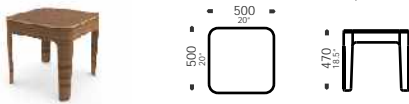

key features

- _ plantation grown Victorian Ash Oak legs
- _ sustainable plywood top with optional timber veneer or GECA laminate finish
- _ high Green Star score
- _ designed and made in Queensland, Australia
- _ suitable for commercial and residential applications
- _ can be stained to any timber finish
- _ long life and warranty

Radii Side Table - Square