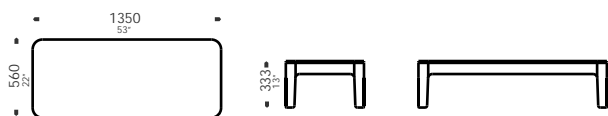

Radii Rectangle Coffee Table